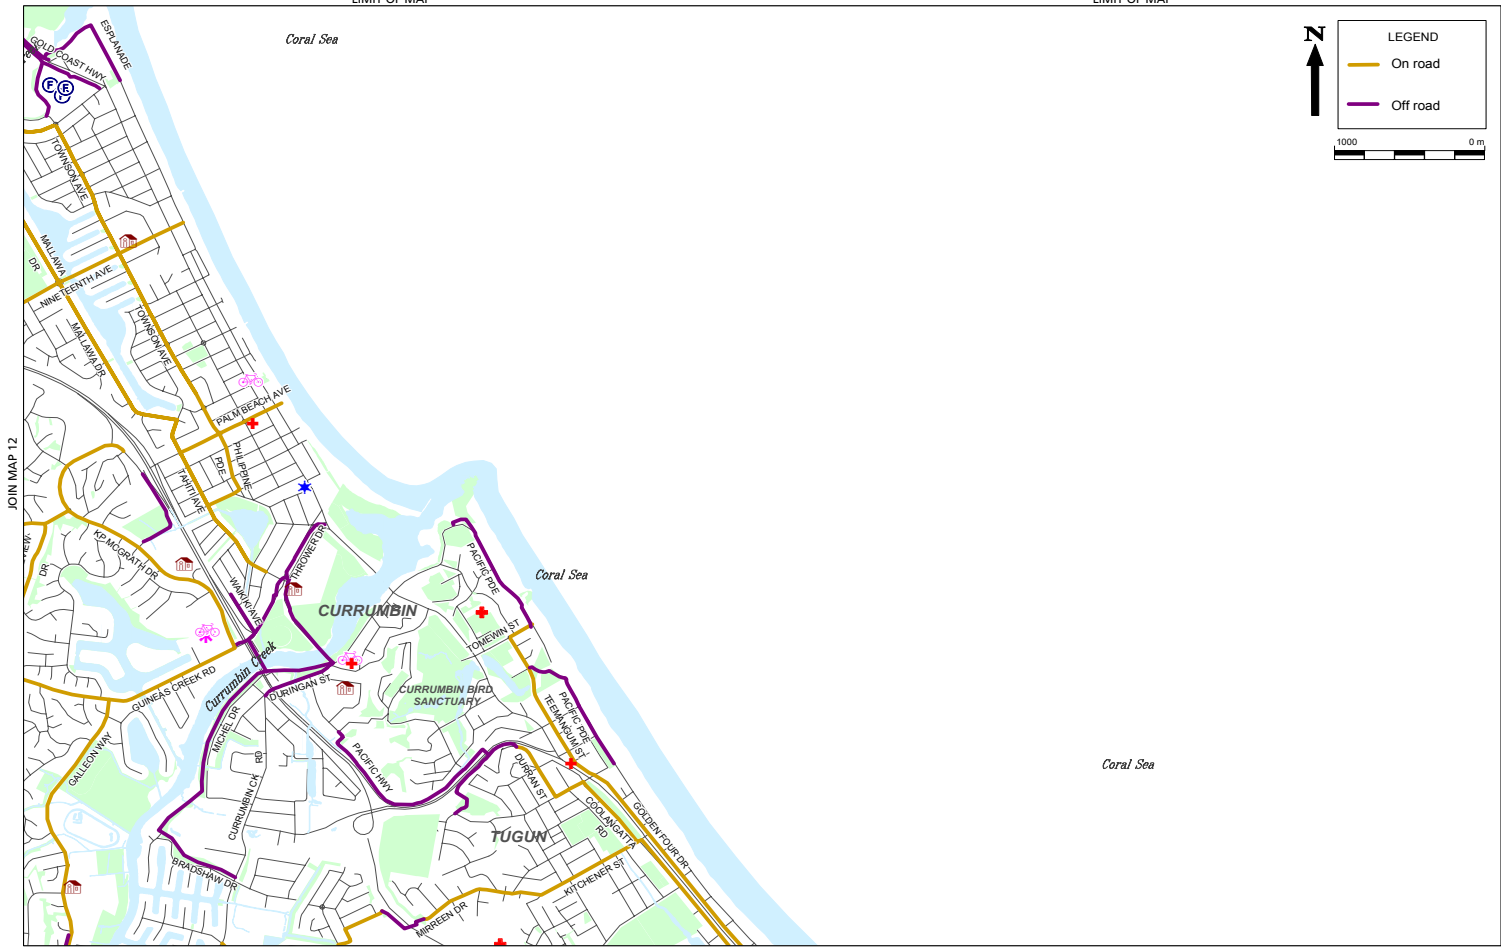

LIMIT OF MAP

LIMIT OF MAP

LEGEND

- On road
- Off road

1000 0 m

N

JOIN MAP 12

LIMIT OF MAP

JOIN MAP 14

JOIN MAP 14