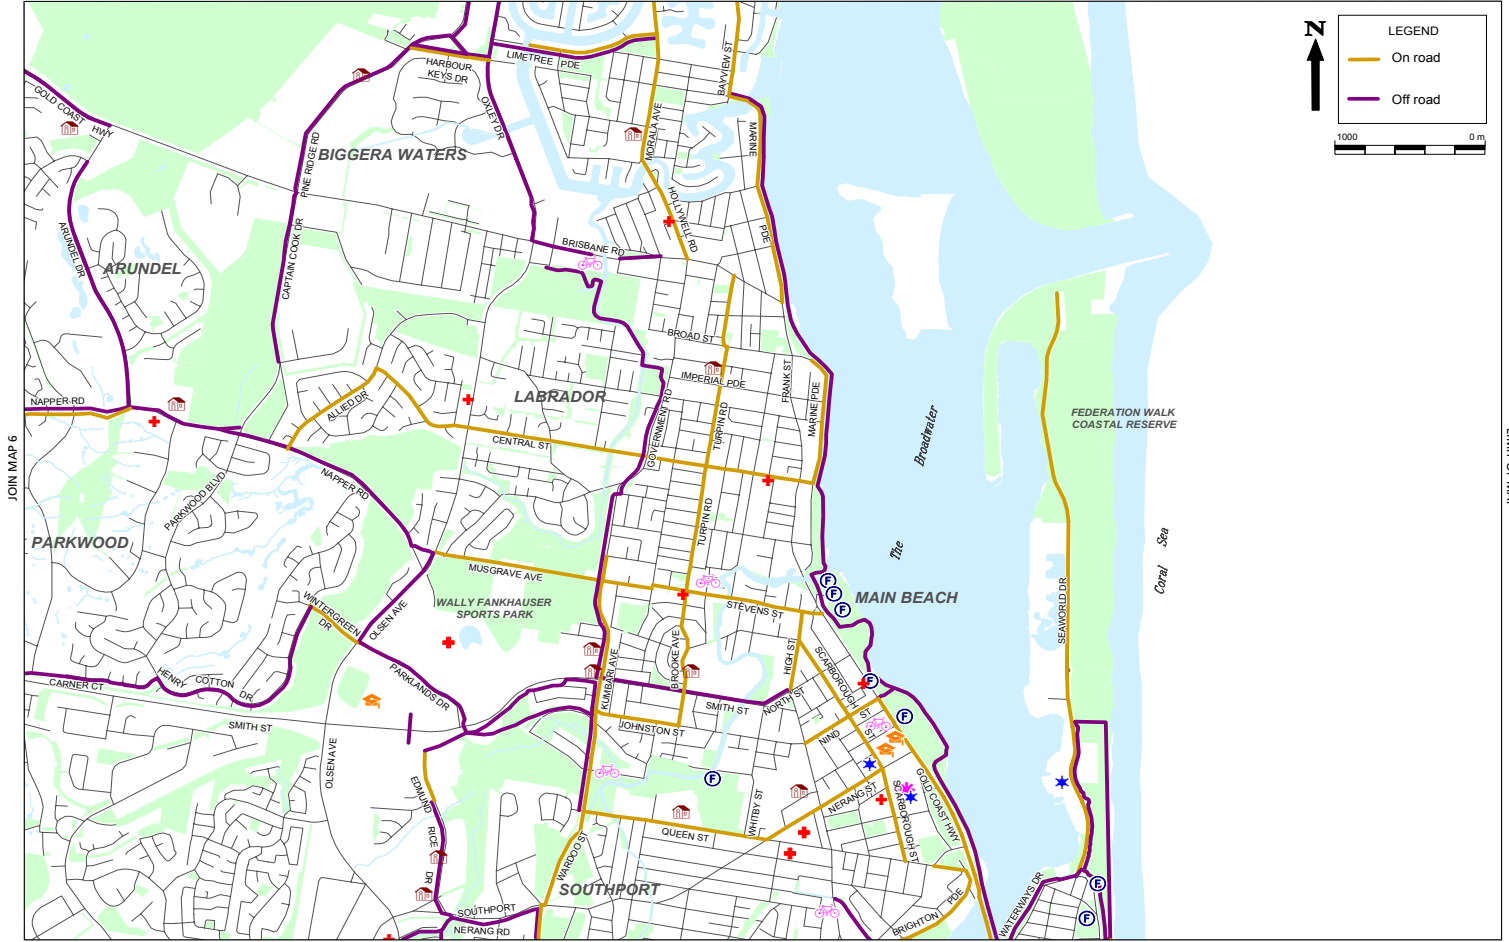

JOIN MAP 5

JOIN MAP 5

LEGEND

- On road
- Off road

1000 0 m

JOIN MAP 6

LIMIT OF MAP

JOIN MAP 9

JOIN MAP 9